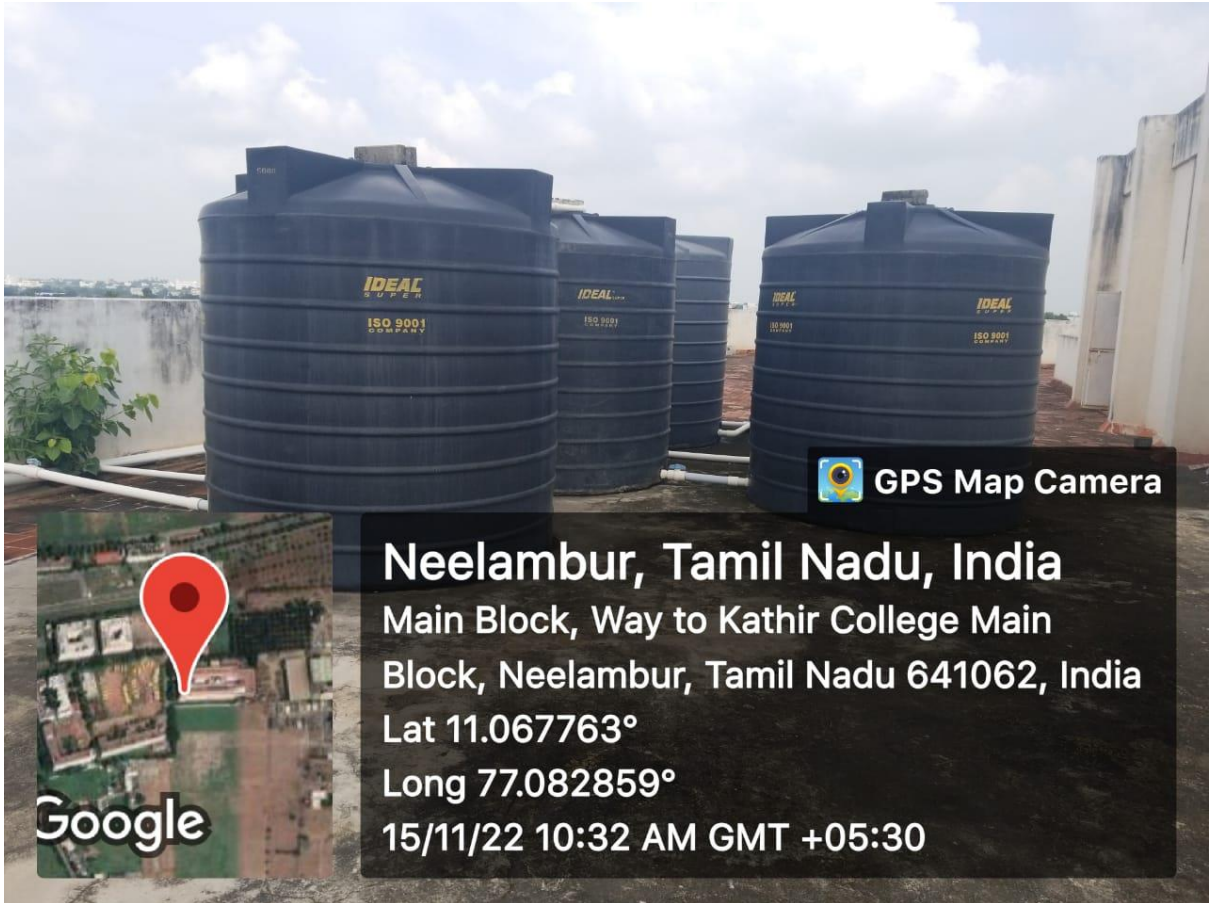

**MAINTENANCE OF WATER BODIES AND DISTRIBUTION SYSTEM IN THE CAMPUS**

 GPS Map Camera

**Neelambur, Tamil Nadu, India**  
Main Block, Way to Kathir College Main  
Block, Neelambur, Tamil Nadu 641062, India  
Lat 11.067763°  
Long 77.082859°  
15/11/22 10:32 AM GMT +05:30