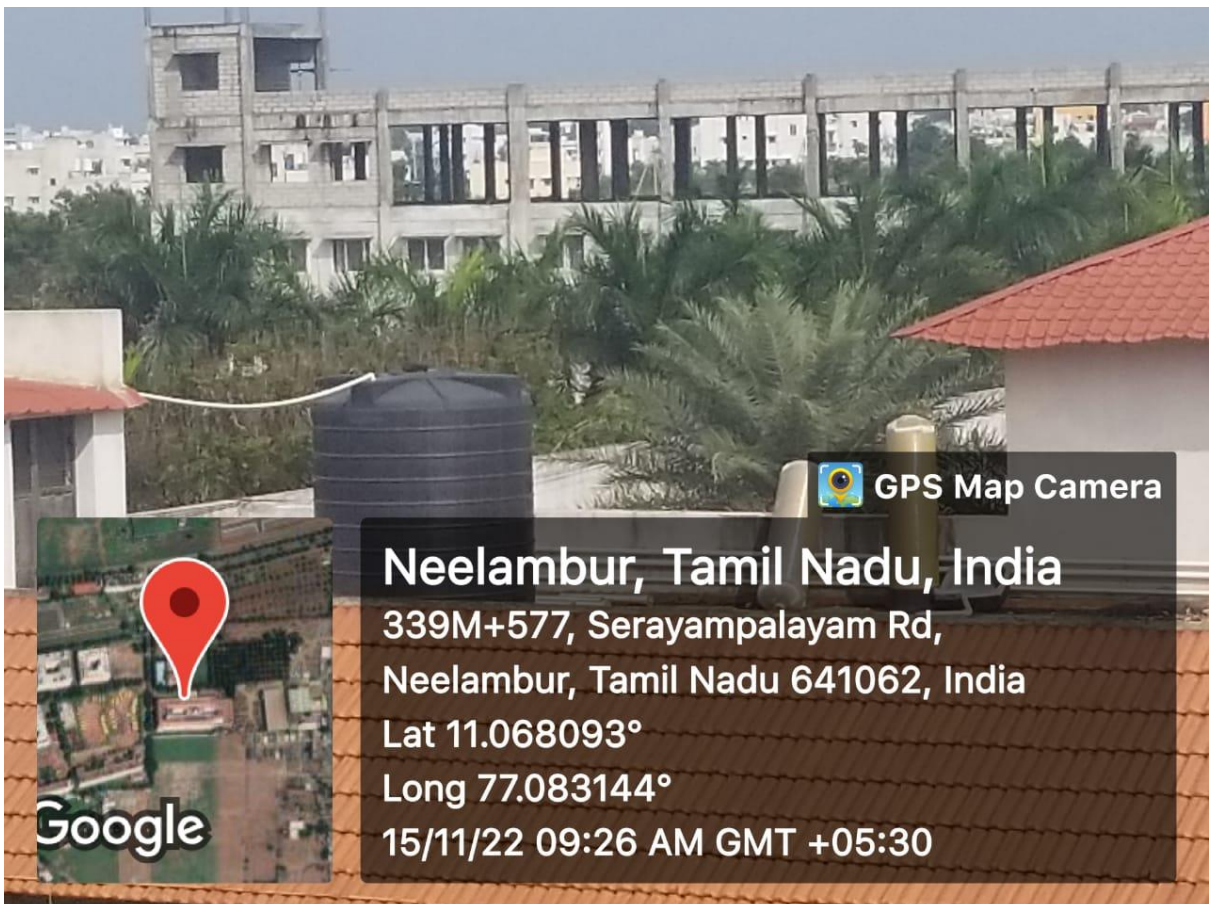

**MAINTENANCE OF WATER BODIES AND DISTRIBUTION SYSTEM IN THE CAMPUS**

 GPS Map Camera

**Neelambur, Tamil Nadu, India**  
Main Block, Way to Kathir College Main  
Block, Neelambur, Tamil Nadu 641062, India  
Lat 11.067763°  
Long 77.082859°  
15/11/22 10:32 AM GMT +05:30

 GPS Map Camera

**Neelambur, Tamil Nadu, India**  
339M+577, Serayampalayam Rd,  
Neelambur, Tamil Nadu 641062, India  
Lat 11.068093°  
Long 77.083144°  
15/11/22 09:26 AM GMT +05:30