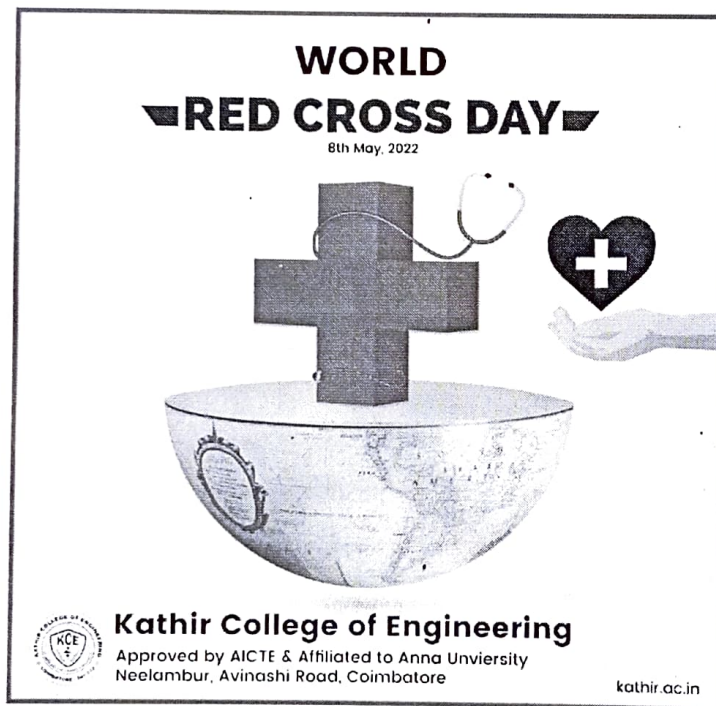

## WORLD RED CROSS DAY

The institute had organized blood donation camps in association with a registered public charity on 7th May, 2022 to observe the World Red Cross Day. Students and staff came voluntarily and donated blood for need in emergency.