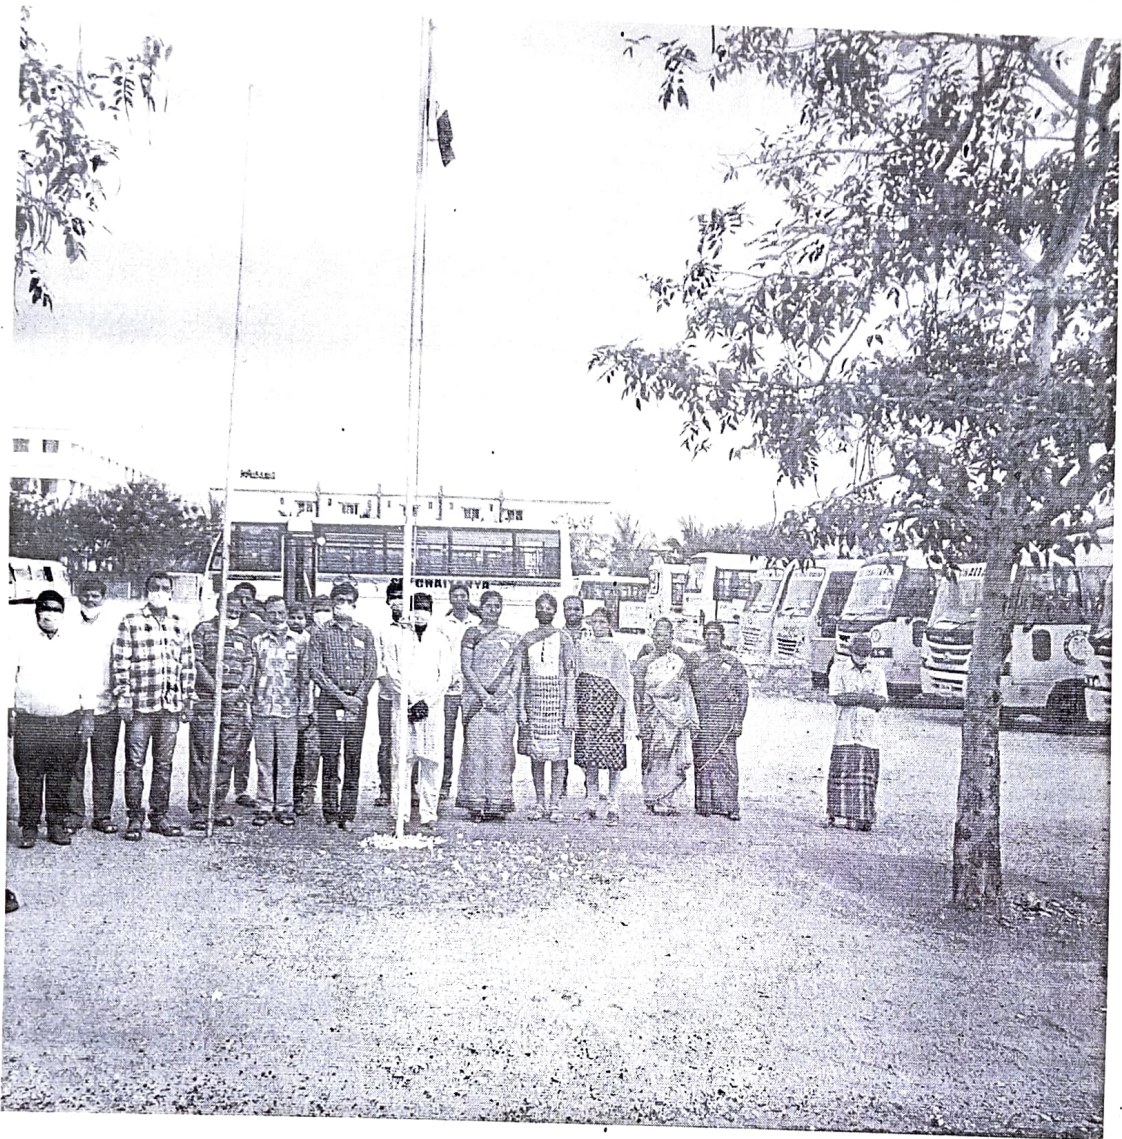

Kathir College of Engineering

[Approved by AICTE | Affiliated to Anna University | Accredited by NAAC]

Wisdom Tree, Neelambur, Avinashi Road, Coimbatore-62

FLAG HOISTING

WOMEN EMPOWERMENT, ANTI – RAGGING COMMITTEES

Non-statutory bodies of women empowerment, ragging have been duly constituted to monitor, organize and develop suitable initiatives to upkeep women empowerment and to maintain a healthy relationship among all students.