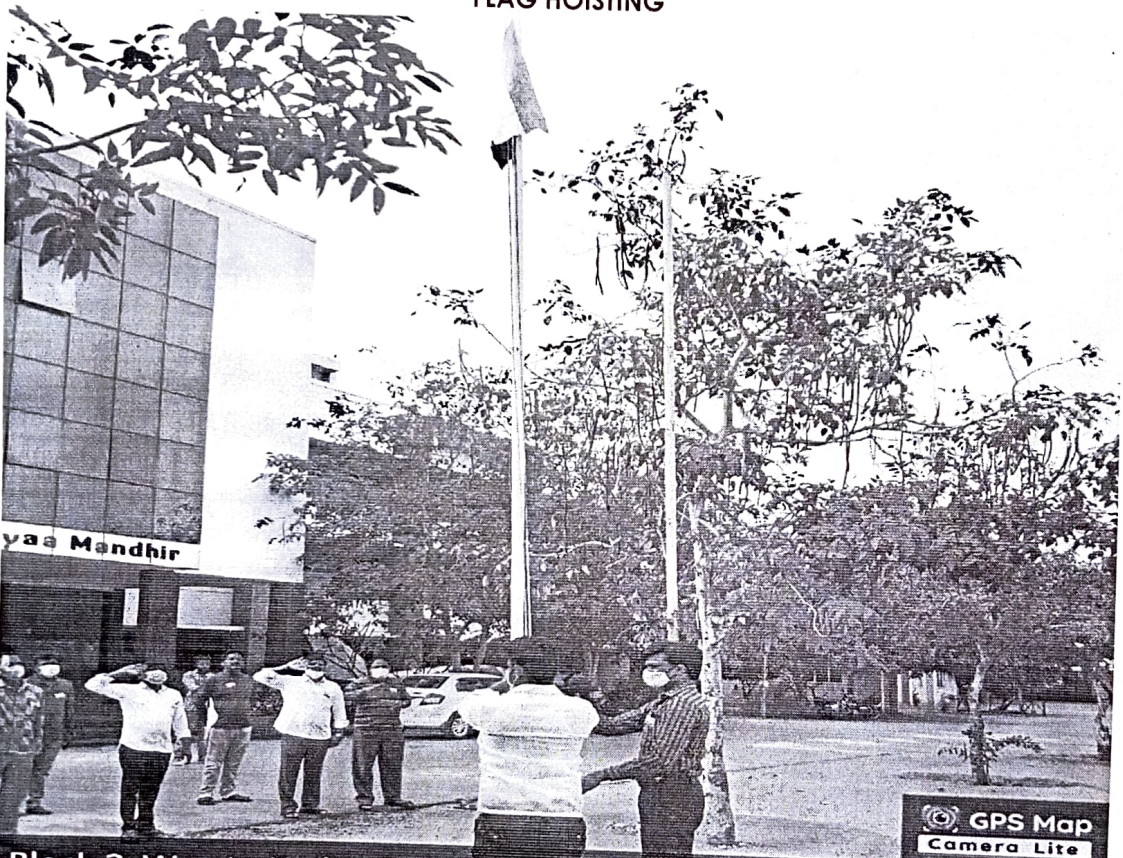

Kathir College of Engineering

[Approved by AICTE | Affiliated to Anna University | Accredited by NAAC]

Wisdom Tree, Neelambur, Avinashi Road, Coimbatore-62

REPUBLIC DAY, INDEPENDENCE DAY

Every year the institute has celebrated Republic Day and Independence Day on 26th January and 15th August respectively.

FLAG HOISTING

Block 2, Way to Kathir College Main Block, Neelambur, Tamil Nadu
641062, India

Latitude

11.067506312392652°

Longitude

77.08219824358821°

Local 08:42:06 AM

GMT 03:12:06 AM

Altitude 322 meters

Wednesday, 26-01-2022