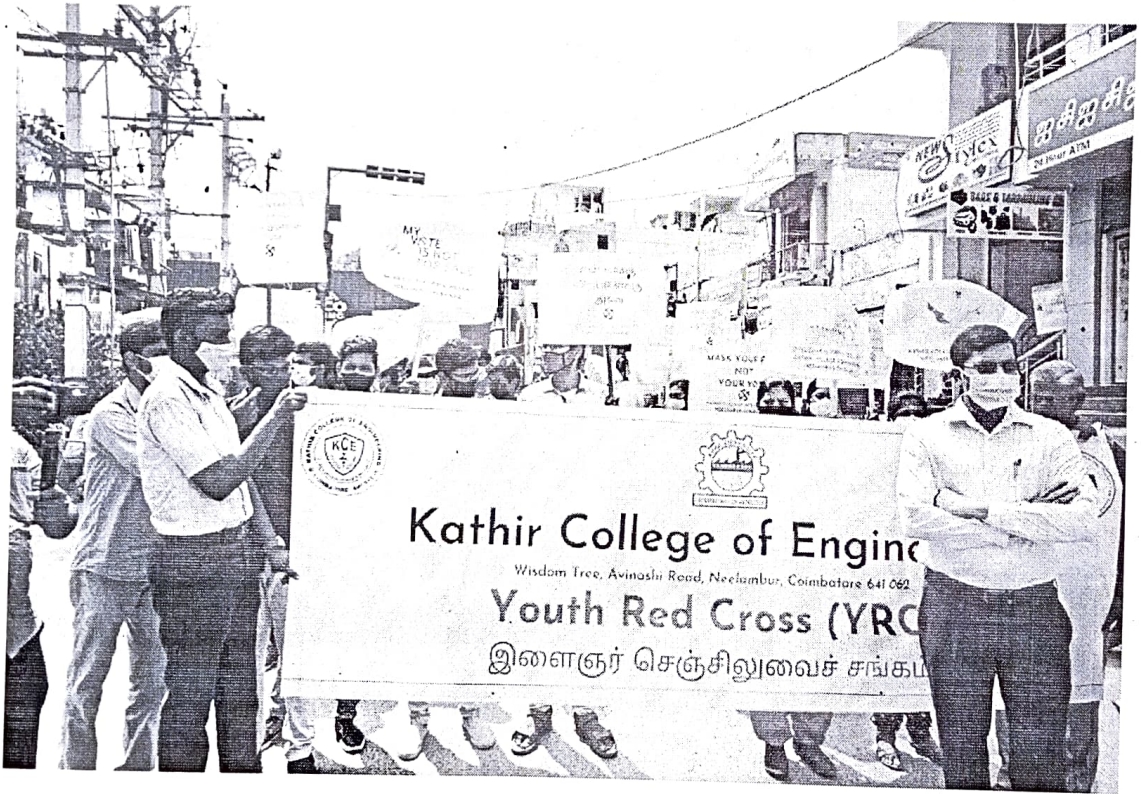

## PUBLIC EVENT ON VOTER AWARENESS FOR STUDENTS AND EMPLOYEES

The National Social Service (NSS) wing, Youth Red Cross (YRC) wing and Unnat Bharat Abhiyan (UBA) wing of the institute have conducted a procession in Sulur panchayat on 16-02-2022, to spread awareness among the public emphasizing the need for all to exercise their vote.