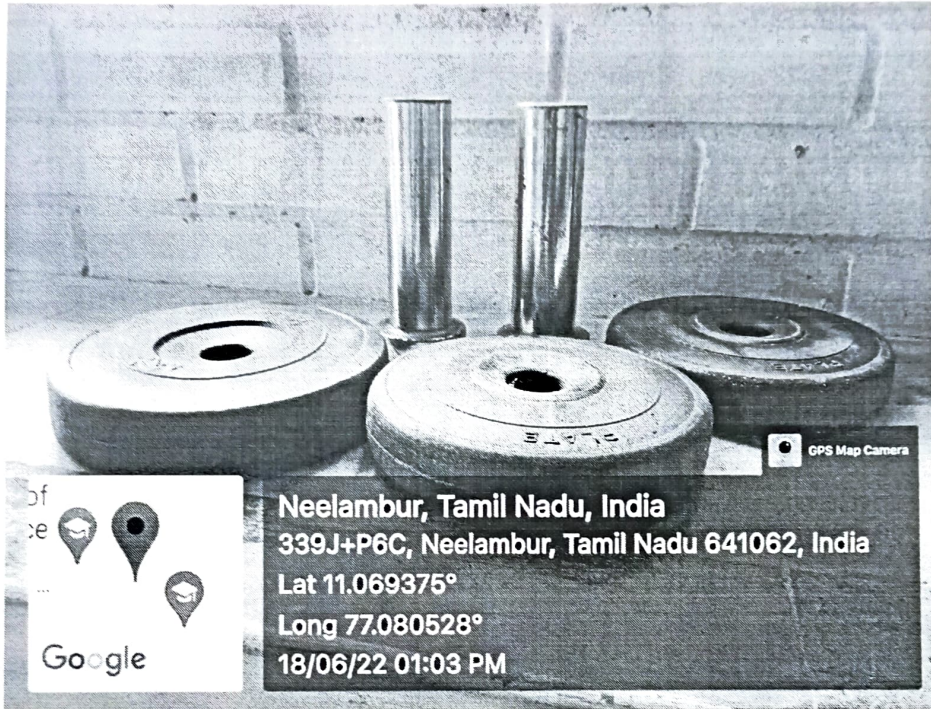

Kathir College of Engineering

[Approved by AICTE | Affiliated to Anna University | Accredited by NAAC]

Wisdom Tree, Neelambur, Avinashi Road, Coimbatore-62

Gymnasium – Equipments

Dr. R. UDAIYAKUMAR, M.E., Ph.D.,
Principal
Kathir College of Engineering
"Wisdom Tree" Avinashi Road,
Neelambur, Coimbatore - 641 062.