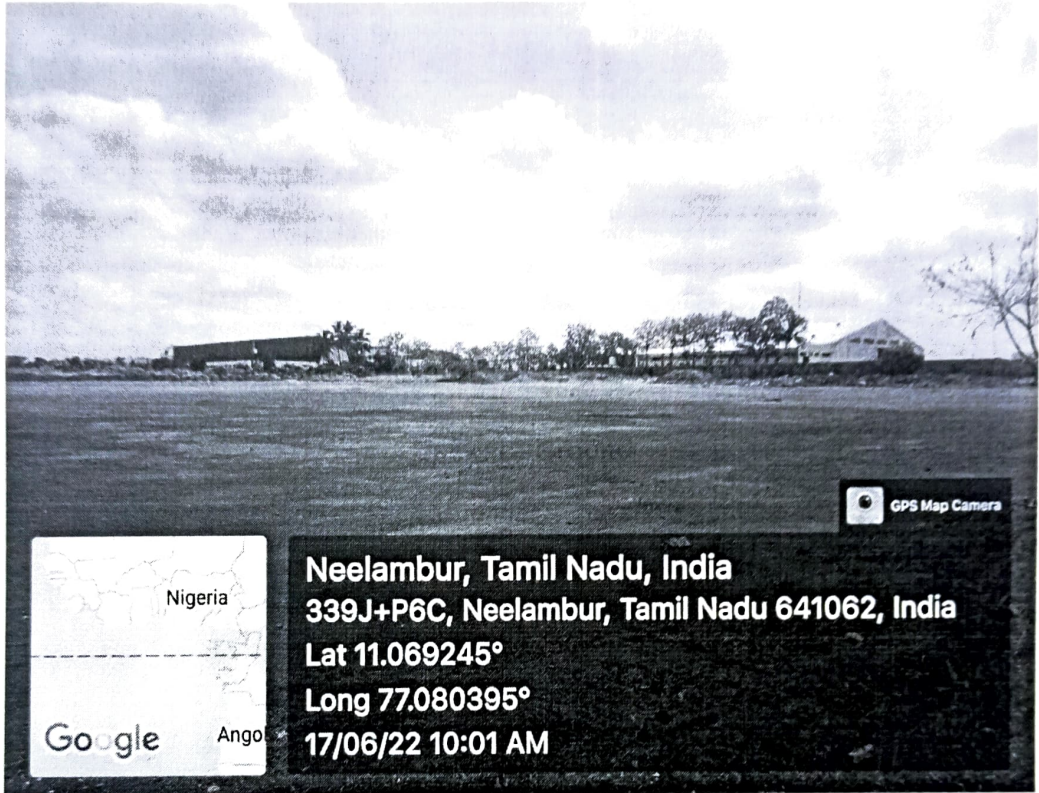

[Approved by AICTE | Affiliated to Anna University | Accredited by NAAC]

Wisdom Tree, Neelambur, Avinashi Road, Coimbatore-62

4.1.2 The Institution has adequate facilities for Sports and Games

Cricket – Ground