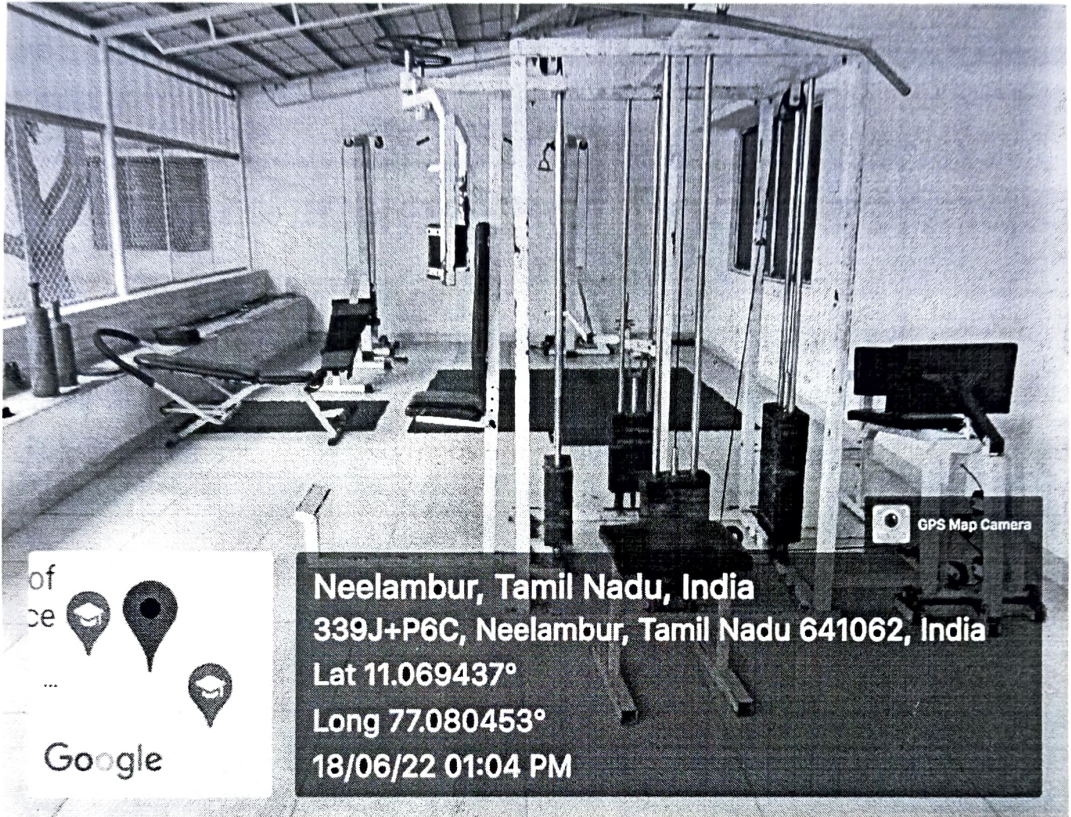

Kathir College of Engineering

[Approved by AICTE | Affiliated to Anna University | Accredited by NAAC]

Wisdom Tree, Neelambur, Avinashi Road, Coimbatore-62

Gymnasium – Equipments

Dr. R. UDAIYAKUMAR, ME., Ph.D.,
Principal
Kathir College of Engineering
"Wisdom Tree" Avinashi Road,
Neelambur, Coimbatore - 641 062.