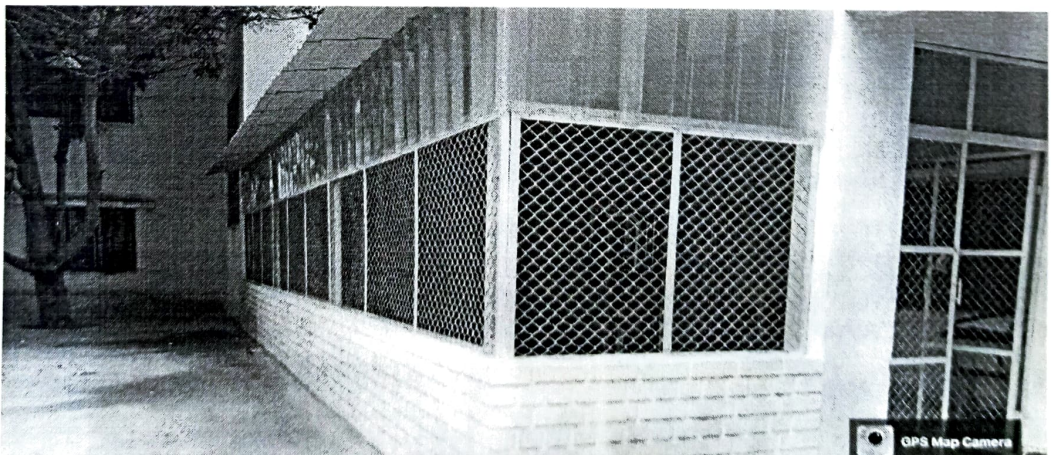

Neelambur, Tamil Nadu, India
339J+P6C, Neelambur, Tamil Nadu 641062, India
Lat 11.069372°
Long 77.080474°
18/06/22 01:04 PM