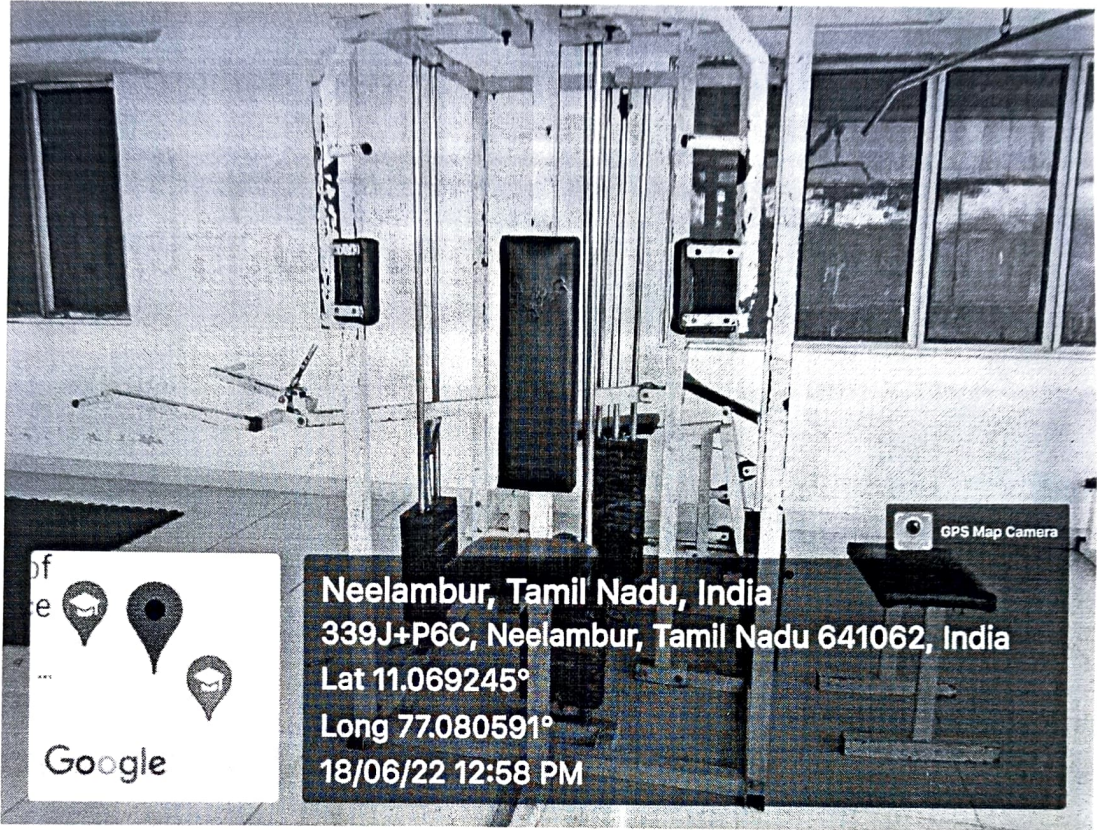

Kathir College of Engineering

[Approved by AICTE | Affiliated to Anna University | Accredited by NAAC]

Wisdom Tree, Neelambur, Avinashi Road, Coimbatore-62

Gymnasium – Equipments

Dr. R. UDAIYAKUMAR, ME., Ph.D.,
Principal
Kathir College of Engineering
"Wisdom Tree" Avinashi Road,
Neelambur, Coimbatore - 641 062.