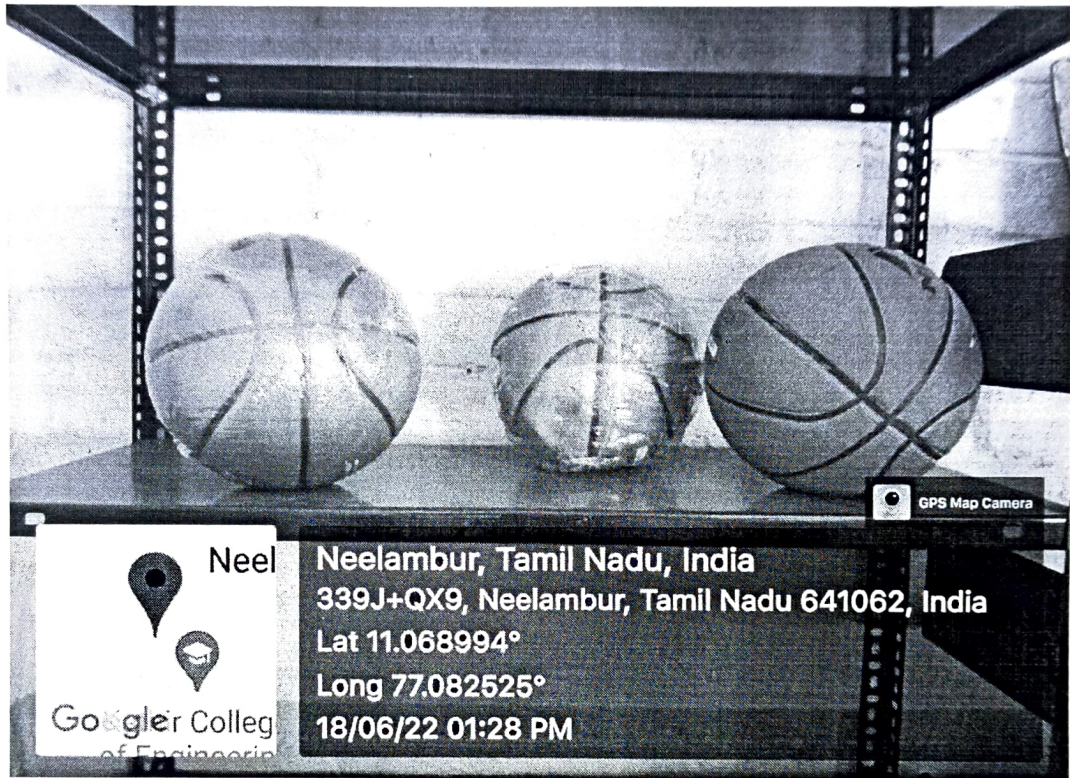

Kathir College of Engineering

[Approved by AICTE | Affiliated to Anna University | Accredited by NAAC]

Wisdom Tree, Neelambur, Avinashi Road, Coimbatore-62

Basket Ball – Equipments

Dr. R. UDAIYAKUMAR, M.E., Ph.D.,
Principal
Kathir College of Engineering
"Wisdom Tree" Avinashi Road,
Neelambur, Coimbatore - 641 062.