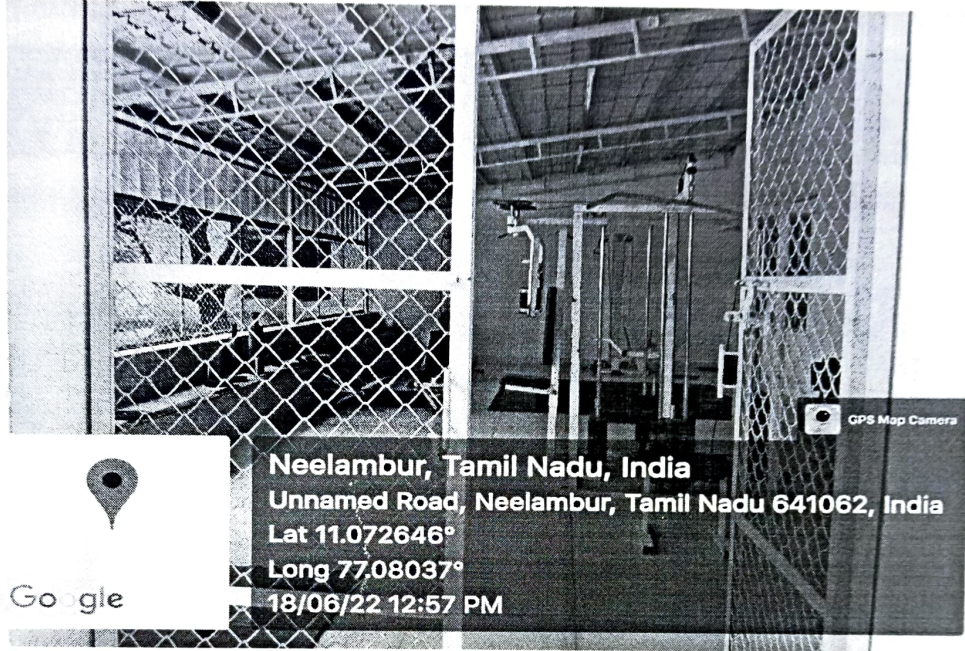

Kathir College of Engineering

[Approved by AICTE | Affiliated to Anna University | Accredited by NAAC]

Wisdom Tree, Neelambur, Avinashi Road, Coimbatore-62

Gymnasium – Equipments

Neelambur, Tamil Nadu, India
Unnamed Road, Neelambur, Tamil Nadu 641062, India
Lat 11.072646°
Long 77.08037°
18/06/22 12:57 PM