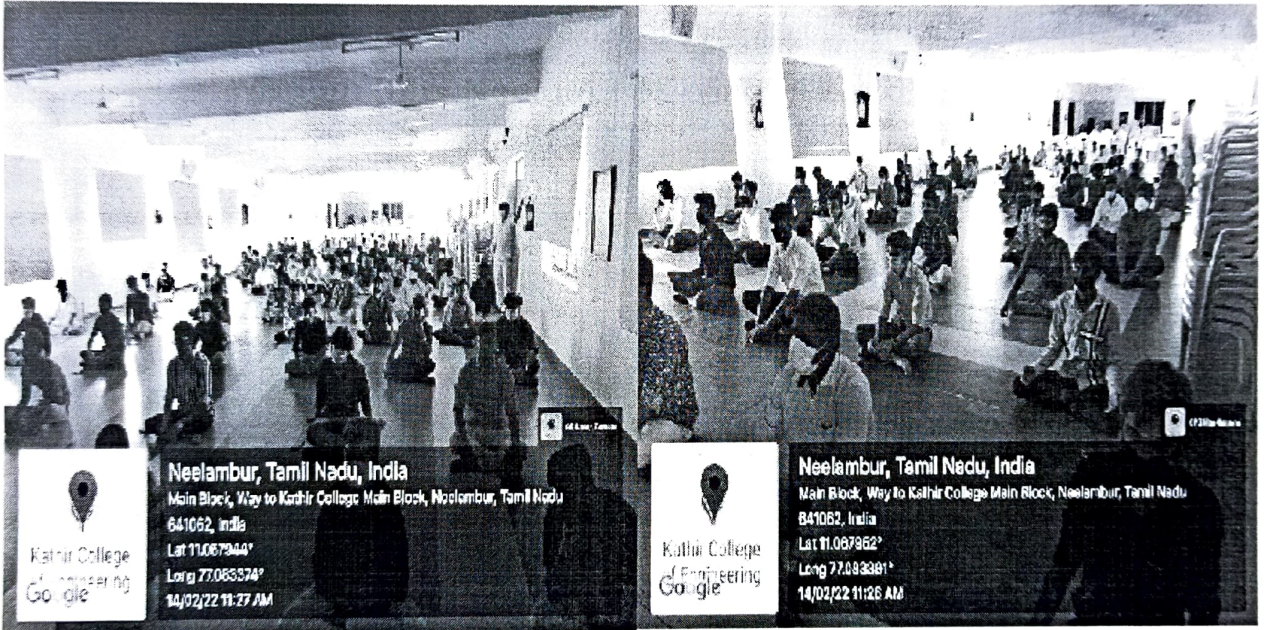

Kathir College of Engineering

[Approved by AICTE | Affiliated to Anna University | Accredited by NAAC]

Wisdom Tree, Neelambur, Avinashi Road, Coimbatore-62

Yoga

Neelambur, Tamil Nadu, India

Main Block, Way to Kathir College Main Block, Neelambur, Tamil Nadu

641062, India

Lat 11.067944°

Long 77.083374°

14/02/22 11:27 AM

Kathir College
of Engineering
Google

Neelambur, Tamil Nadu, India

Main Block, Way to Kathir College Main Block, Neelambur, Tamil Nadu

641062, India

Lat 11.067962°

Long 77.083381°

14/02/22 11:26 AM

Kathir College
of Engineering
Google