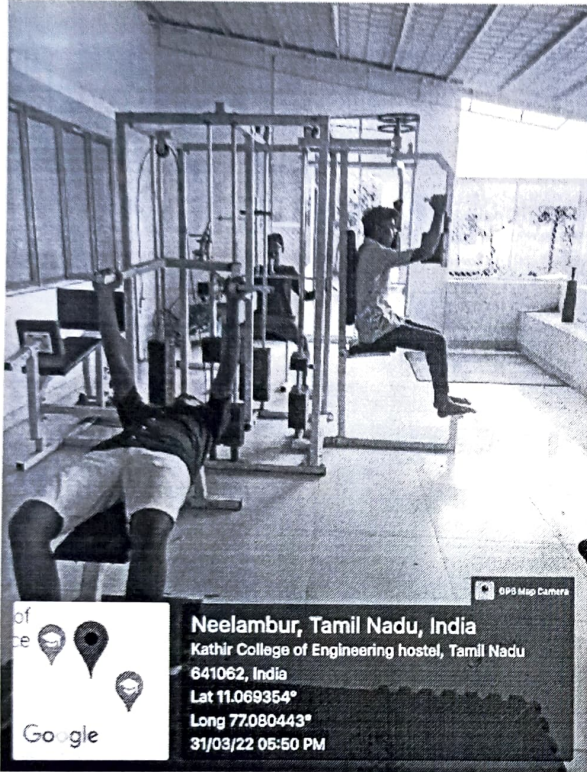

Kathir College of Engineering

[Approved by AICTE | Affiliated to Anna University | Accredited by NAAC]

Wisdom Tree, Neelambur, Avinashi Road, Coimbatore-62

Gymnasium – Equipments

Dr. R. UDAIYAKUMAR, ME., Ph.D.,
Principal
Kathir College of Engineering
"Wisdom Tree" Avinashi Road,
Neelambur, Coimbatore - 641 062.