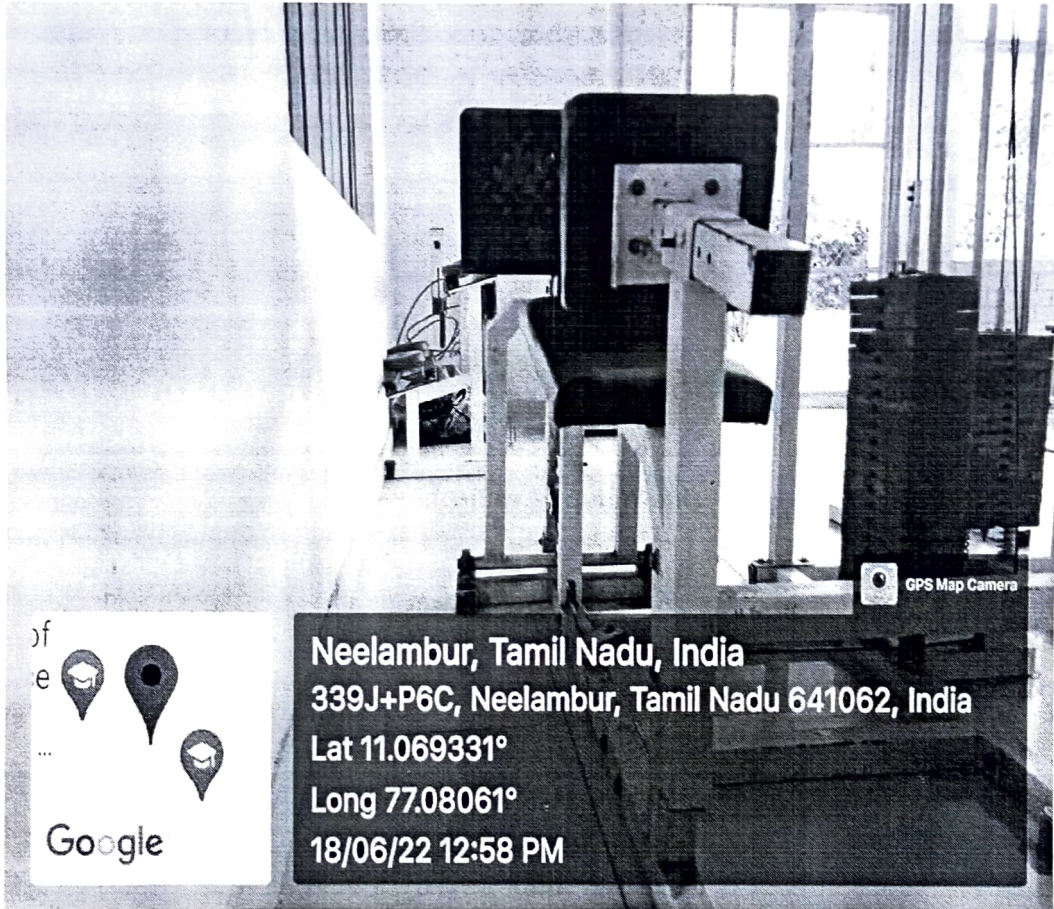

Kathir College of Engineering

[Approved by AICTE | Affiliated to Anna University | Accredited by NAAC]

Wisdom Tree, Neelambur, Avinashi Road, Coimbatore-62

Gymnasium – Equipments

Dr. R. UDAIYAKUMAR, ME., Ph.D.,
Principal
Kathir College of Engineering
"Wisdom Tree" Avinashi Road,
Neelambur, Coimbatore - 641 062.