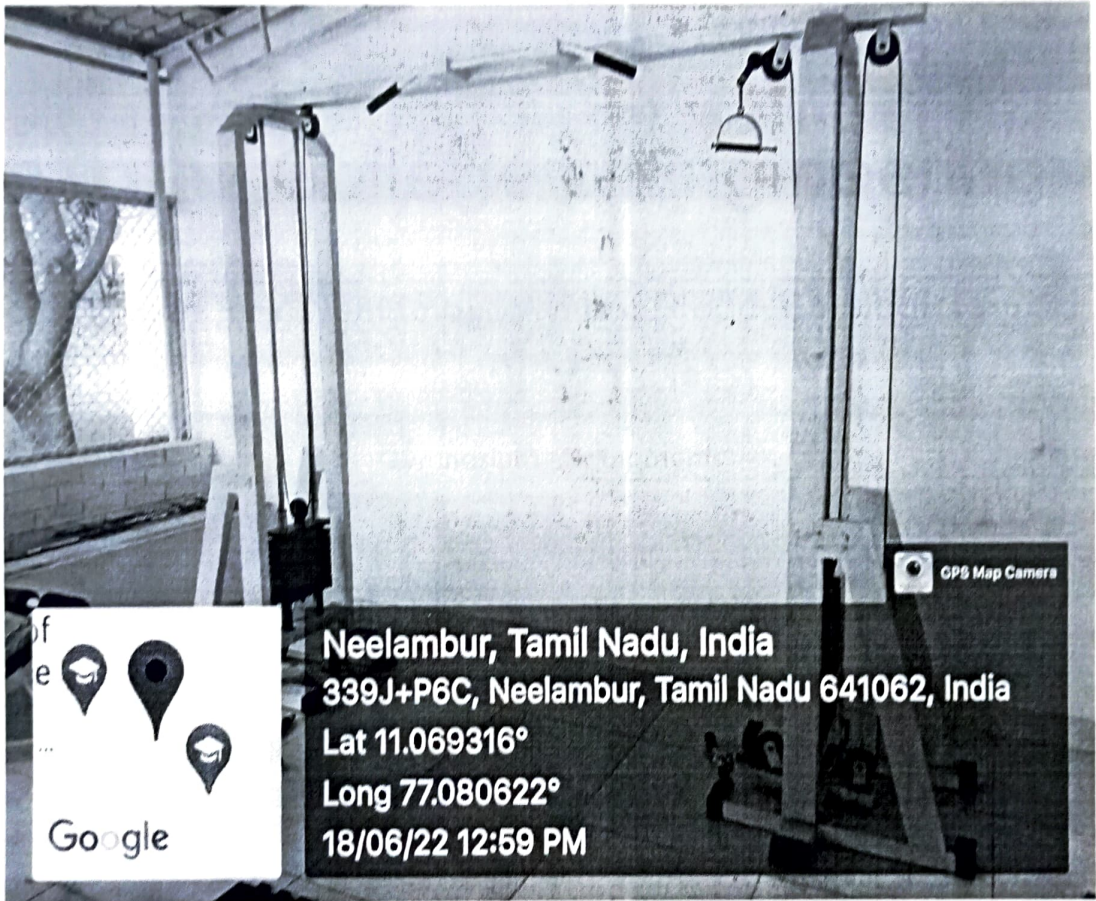

Kathir College of Engineering

[Approved by AICTE | Affiliated to Anna University | Accredited by NAAC]

Wisdom Tree, Neelambur, Avinashi Road, Coimbatore-62

Gymnasium – Equipments

Neelambur, Tamil Nadu, India
339J+P6C, Neelambur, Tamil Nadu 641062, India
Lat 11.069316°
Long 77.080622°
18/06/22 12:59 PM