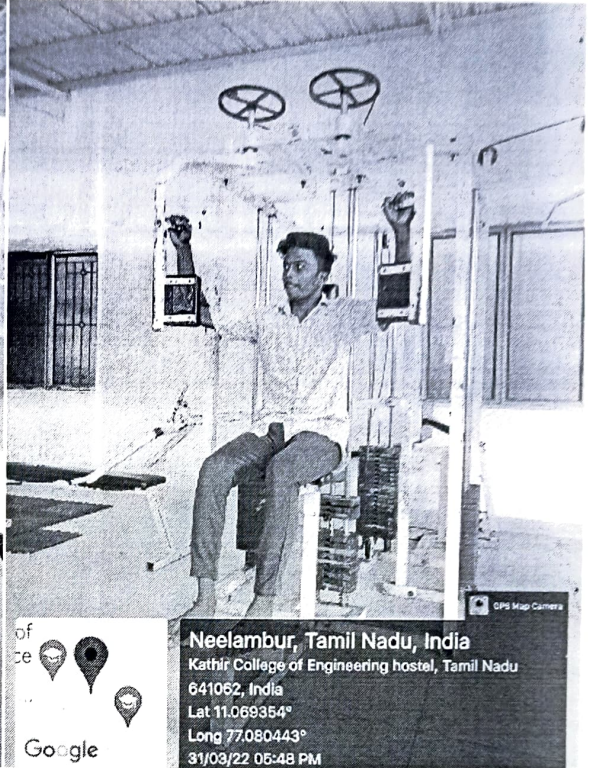

Kathir College of Engineering

[Approved by AICTE | Affiliated to Anna University | Accredited by NAAC]

Wisdom Tree, Neelambur, Avinashi Road, Coimbatore-62

Gymnasium – Equipments

Dr. R. UDAIYAKUMAR, ME., Ph.D.,
Principal
Kathir College of Engineering
"Wisdom Tree" Avinashi Road,
Neelambur, Coimbatore - 641 062.