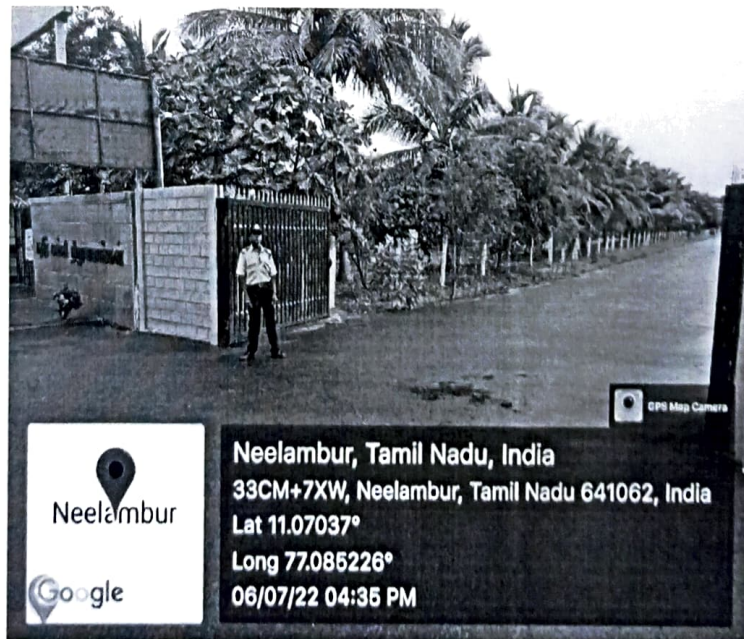

Kathir College of Engineering

[Approved by AICTE | Affiliated to Anna University | Accredited by NAAC]

Wisdom Tree, Neelambur, Avinashi Road, Coimbatore-62

Security

Kathir College of Engineering

[Approved by AICTE | Affiliated to Anna University | Accredited by NAAC]

Wisdom Tree, Neelambur, Avinashi Road, Coimbatore-62

4.1.1 Computing Equipments

S. No.	Product Name	Quantity
SERVER		
1.	SERVER IBM x3400(7975PAT)	1
2.	SERVER IBM x3105(43478A)	1
3.	IBM x3650 M2 7947 ICS	1
TOTAL		3
SYSTEM		
4.	Lenovo Thinkcentre Core Duo	160
5.	Dell Vostro 230 Dual Core	76
6.	IBM Lenovo ThinkCentre M80(7493 RM3, Core i5)	98
7.	Lenovo ThinkCentre M72E (3597 1C0 Core i3)	53
8.	AMD Athlon II Series	15
9.	Intel core i7	1
TOTAL		403

Dr. R. UDAIYAKUMAR, ME., Ph.D.,
Principal
Kathir College of Engineering
"Wisdom Tree" Avinashi Road,
Neelambur, Coimbatore - 641 062.