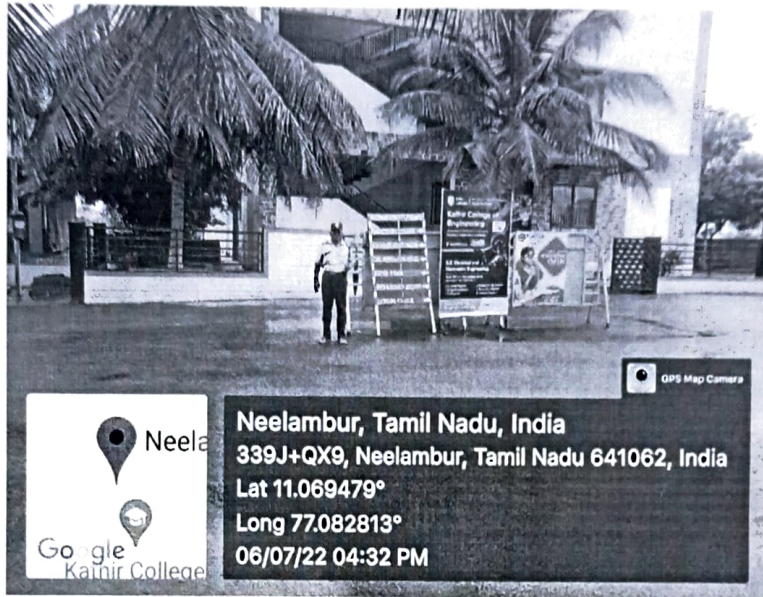

Kathir College of Engineering

[Approved by AICTE | Affiliated to Anna University | Accredited by NAAC]

Wisdom Tree, Neelambur, Avinashi Road, Coimbatore-62

Security

Kathir College of Engineering

[Approved by AICTE | Affiliated to Anna University | Accredited by NAAC]

Wisdom Tree, Neelambur, Avinashi Road, Coimbatore-62

4.1.1 Computing Equipments

S. No.	Product Name	Quantity
SERVER		
1.	SERVER IBM x3400(7975PAT)	1
2.	SERVER IBM x3105(43478A)	1
3.	IBM x3650 M2 7947 ICS	1
TOTAL		3
SYSTEM		
4.	Lenovo Thinkcentre Core Duo	160
5.	Dell Vostro 230 Dual Core	76
6.	IBM Lenovo ThinkCentre M80(7493 RM3, Core i5)	98
7.	Lenovo ThinkCentre M72E (3597 1C0 Core i3)	53
8.	AMD Athlon II Series	15
9.	Intel core i7	1
TOTAL		403

Dr. R. UDAIYAKUMAR, ME., Ph.D.,
Principal
Kathir College of Engineering
"Wisdom Tree" Avinashi Road,
Neelambur, Coimbatore - 641 062.