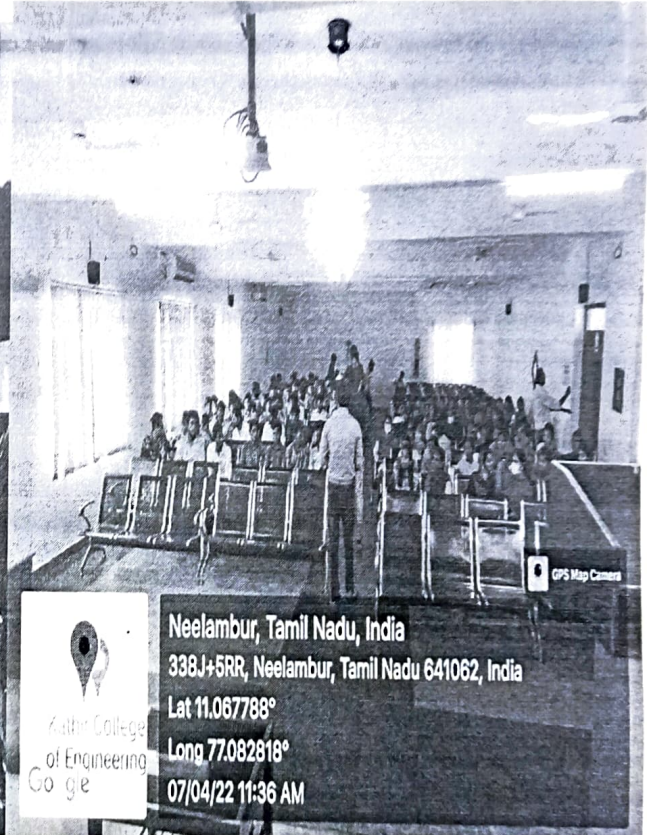

Kathir College of Engineering

[Approved by AICTE | Affiliated to Anna University | Accredited by NAAC]

Wisdom Tree, Neelambur, Avinashi Road, Coimbatore-62

Second Floor Seminar Hall

Neelambur, Tamil Nadu, India
338J+5RR, Neelambur, Tamil Nadu 641062, India
Lat 11.067738°
Long 77.082846°
07/04/22 11:25 AM

Neelambur, Tamil Nadu, India
338J+5RR, Neelambur, Tamil Nadu 641062, India
Lat 11.067786°
Long 77.082818°
07/04/22 11:36 AM