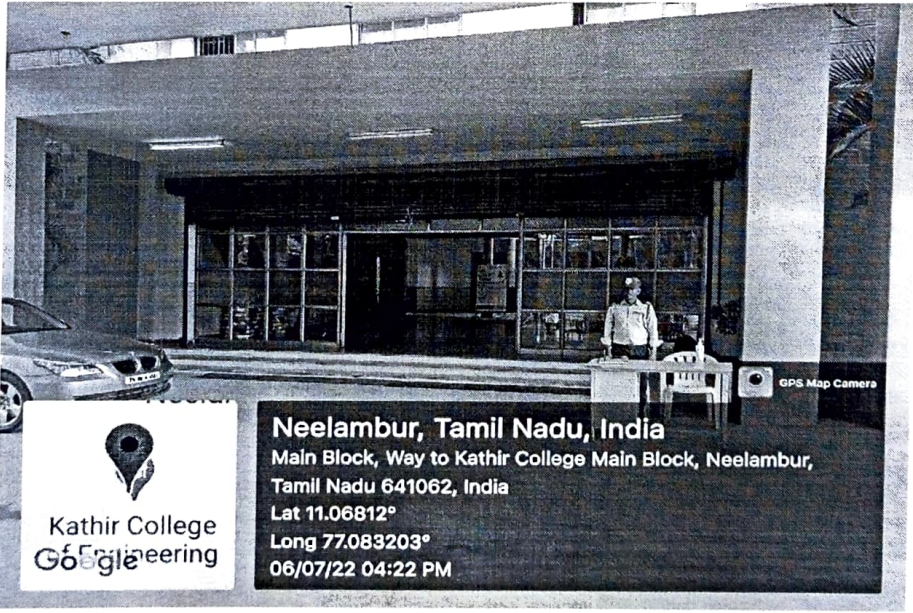

Kathir College of Engineering

[Approved by AICTE | Affiliated to Anna University | Accredited by NAAC]

Wisdom Tree, Neelambur, Avinashi Road, Coimbatore-62

Security

UD
Dr. R. UDAIYAKUMAR, M.E., Ph.D.,
Principal
Kathir College of Engineering
"Wisdom Tree" Avinashi Road,
Neelambur, Coimbatore - 641062