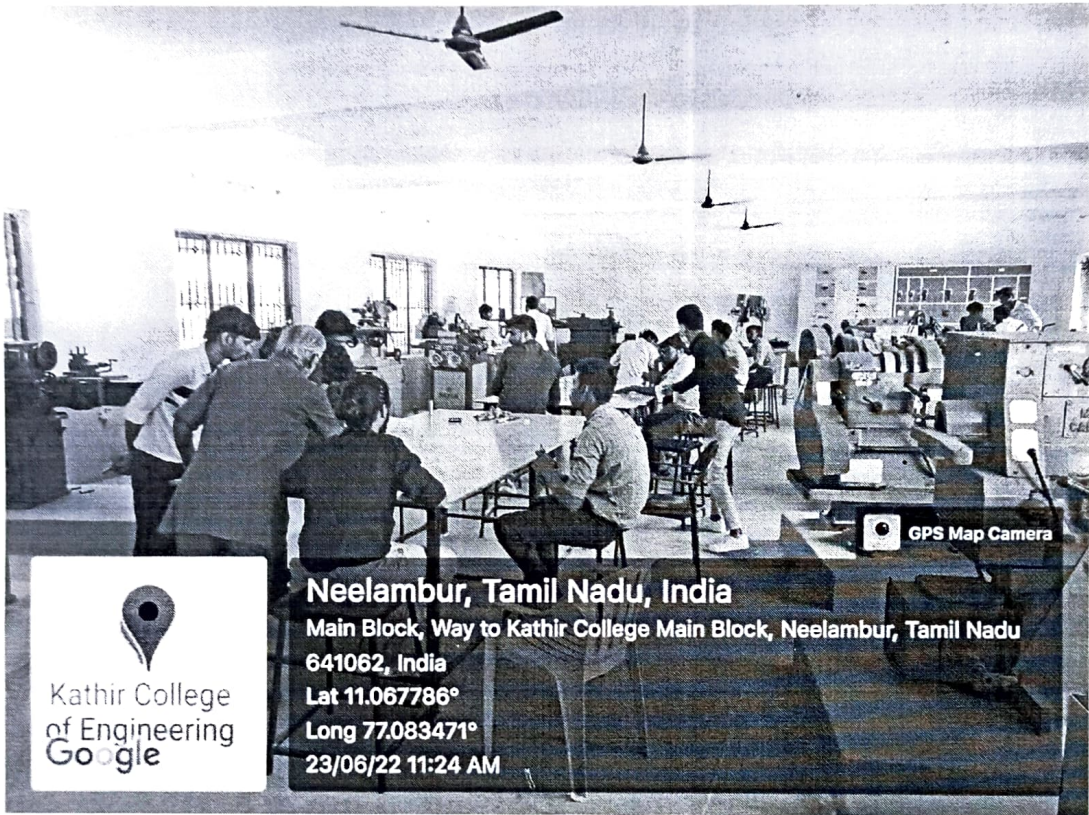

Kathir College of Engineering

[Approved by AICTE | Affiliated to Anna University | Accredited by NAAC]

Wisdom Tree, Neelambur, Avinashi Road, Coimbatore-62

Manufacturing Technology Laboratory

Neelambur, Tamil Nadu, India

Main Block, Way to Kathir College Main Block, Neelambur, Tamil Nadu

641062, India

Lat 11.067786°

Long 77.083471°

23/06/22 11:24 AM