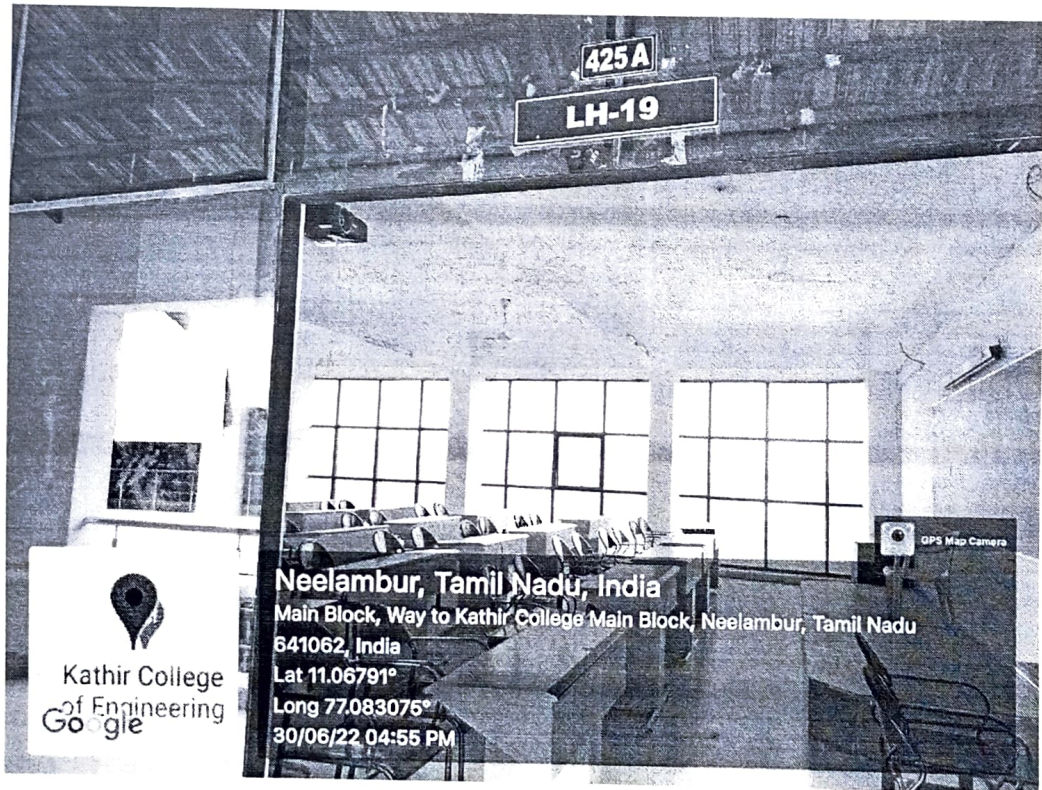

Kathir College of Engineering

[Approved by AICTE | Affiliated to Anna University | Accredited by NAAC]

Wisdom Tree, Neelambur, Avinashi Road, Coimbatore-62

ICT Enabled Class Room

Dr.

Dr. R. UDAIYAKUMAR, ME., Ph.D.,

Principal

Kathir College of Engineering
"Wisdom Tree" Avinashi Road,
Neelambur, Coimbatore - 641 062.