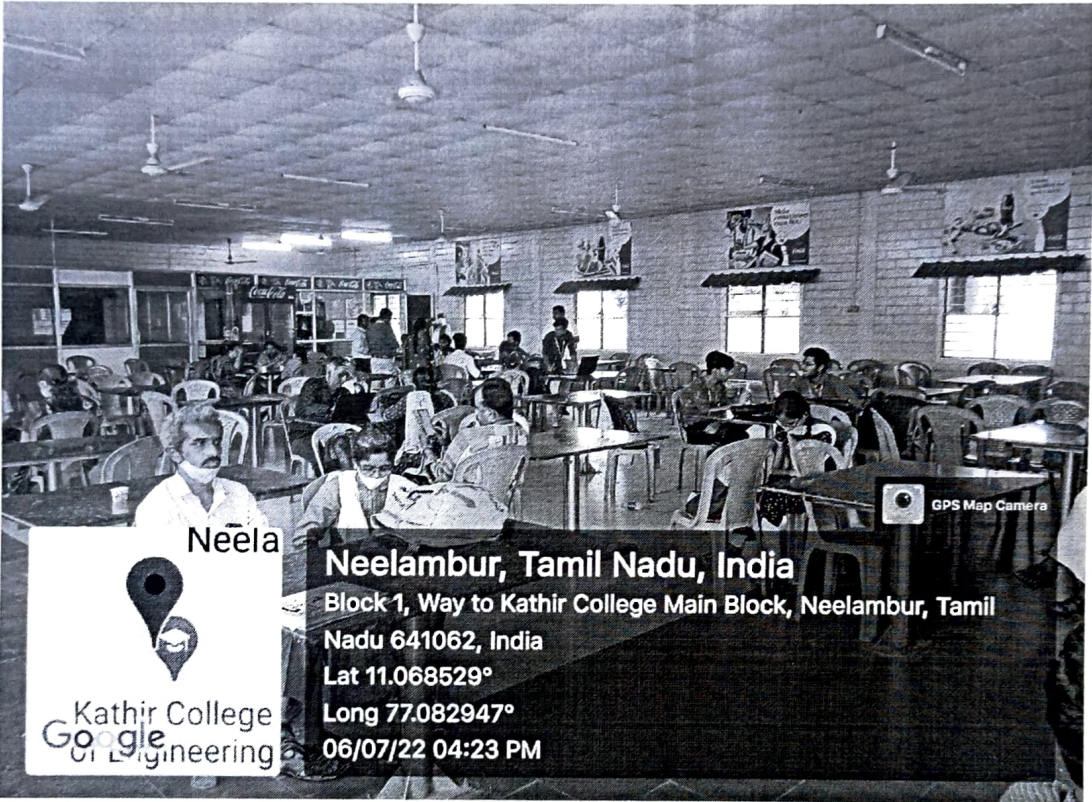

Kathir College of Engineering

[Approved by AICTE | Affiliated to Anna University | Accredited by NAAC]

Wisdom Tree, Neelambur, Avinashi Road, Coimbatore-62

Cafeteria

Neela

Kathir College
of Engineering

Neelambur, Tamil Nadu, India
Block 1, Way to Kathir College Main Block, Neelambur, Tamil
Nadu 641062, India
Lat 11.068529°
Long 77.082947°
06/07/22 04:23 PM